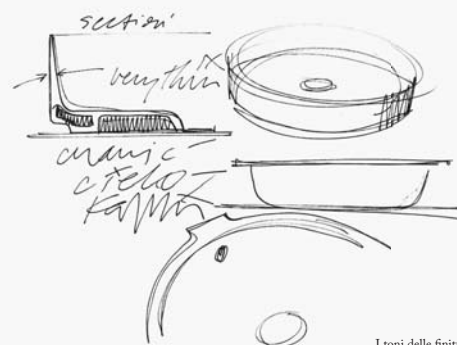

Finiture wc e bidet / wc and bidet finishes